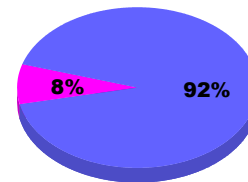

Goal, New, Dropped, Gain/Loss

Comparison of Membership Gain/Loss

Current Year Compared to the Previous Year

Gender Comparison 2011-2012

Jul/Aug/Sep

Male Female

2011-2012 GMT Reports for District (or Undistricted) **District 102 E LIECHTENSTEIN**

GMT: **Open**

Location: **LIECHTENSTEIN**

GMT CA: **4**

CLUBS

Club Results
2011-2012

Clubs
2010-2011

Month	New Club Goal	Actual New Clubs	Actual Dropped Clubs	Gain/Loss of Clubs	Gain/Loss of Clubs
Jul/Aug/Sep		0	0	0	0
Totals		0	0	0	0